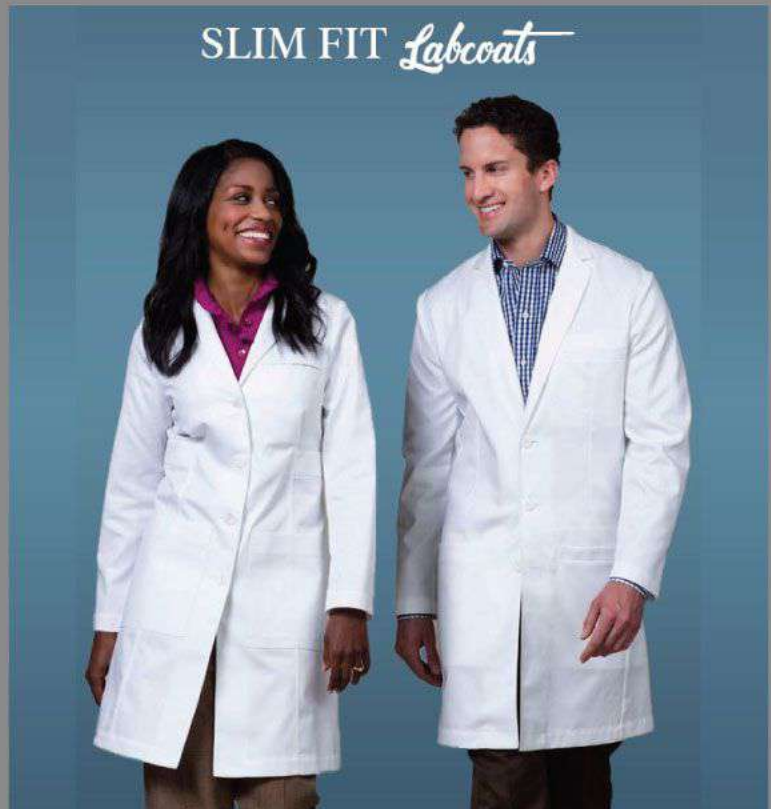

Professional Unisex **Labcoat**

Soft and Comfortable **LAB COATS**

- SOFT TO TOUCH
- SUSTAINABLE FABRICS
- PREMIUM QUALITY

Functionalities

Exquisite suit collar
Exquisite suit collar, simple fashion and professional sense.

Convenience with 3 Pockets
Wear-resistant use, the 3 big pockets is easy for you to do experiment. You can store up the mask, gloves, scissors, pincers, etc.

Button for the cuff
With the button on the cuff, make it easy to adjust the suitable size to fix for your wrist.

Rear opening design
It increases the activity of sitting and walking and shows fine line

Positive version
Formal style + leisure style + to adapt to the state of work, the production of coat standard version, strict control of each size reasonable and comfortable degree.