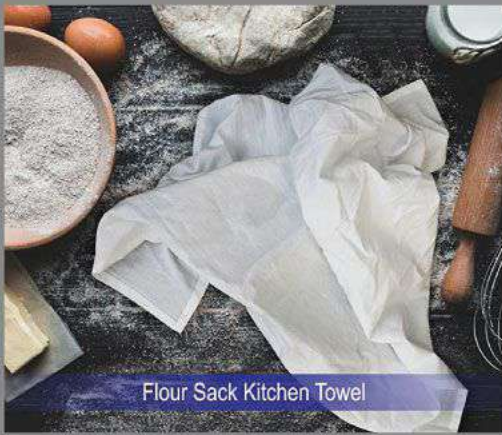

ADDING VALUE TO YOUR TABLE

The wrinkle-resistant nature of the napkins allows you to fold it in a great variety of styles according to the nature of the event.

Flour Sack Kitchen Towel