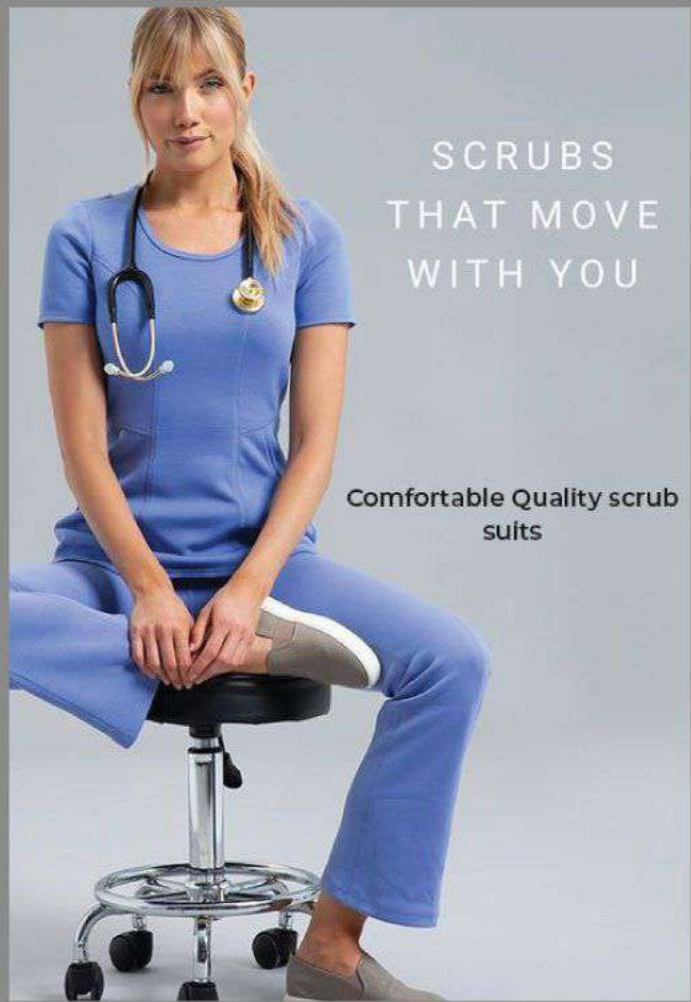

SCRUBS
THAT MOVE
WITH YOU

Comfortable Quality scrub
suits